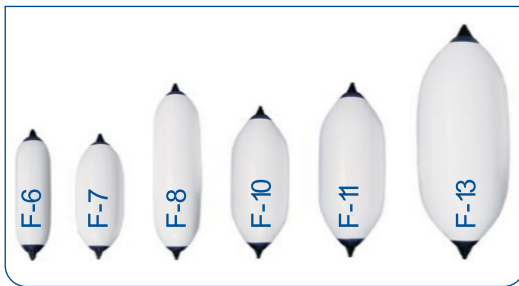

Fenders/F Series Size Chart

- Wide range of sizes to suit any vessel
- Unique vinyl valve seals securely
- Even wall thickness for maximum strength and durability
- Multiple ribbed reinforced ropeholds
- Twin - eye design for vertical or horizontal use
- Designed for use in permanent unprotected moorings, pilings, locks and concrete walls

F SERIES FENDER

	F-1	F-02	F-2	F-3	F-4	F-5
SIZE (diameter x length)	6" x 24" 15,2 x 61cm	7.5" x 26" 19,1 x 66cm	8.2" x 25" 20,8 x 63,5cm	8.2" x 30" 20,8 x 76,2cm	8.5" x 40.5" 21,6 x 102,9cm	11" x 30" 27,9 x 76,2cm
EYE DIAMETER	0.7" 1,8cm	0.7" 1,8cm	0.9" 2,2cm	0.9" 2,2cm	0.9" 2,2cm	1.0" 2,4cm
VOLUME gallons/liters	2.2 gal. 8.2l	3 gal. 11.3l	3.5 gal. 13.2l	5.3 gal. 20.0l	9.3 gal. 34.9l	11.9 gal. 44.9l
BUOYANCY RATINGS	18 lbs 8 kgs	25 lbs 12 kgs	29 lbs 13 kgs	44 lbs 20 kgs	77 lbs 35 kgs	99 lbs 45 kgs
PIECES PER CARTON	10	10	10	10	5	5

	F-6	F-7	F-8	F-10	F-11	F-13
SIZE (diameter x length)	11" x 42" 27,9 x 106,7cm	15" x 41" 38,1 x 104,1cm	15" x 58" 38,1 x 147,3cm	18" x 50" 45,7 x 127cm	21.2" x 57.5" 53,8 x 146,1cm	29" x 76.5" 73,7 x 194,3cm
EYE DIAMETER	1.0" 2,4cm	1.0" 2,4cm	1.0" 2,4cm	1.0" 2,4cm	1.1" 2,7cm	1.2" 3,0cm
VOLUME gallons/liters	19.8 gal. 74.8l	25.1 gal. 94.8l	39.6 gal. 149.7l	40.8 gal. 154.2l	63.7 gal. 240.4l	158.6gal. 598.7l
BUOYANCY RATINGS	165 lbs 75 kgs	209 lbs 95 kgs	330 lbs 150 kgs	340 lbs 155 kgs	530 lbs 240 kgs	1320 lbs 599 kgs
PIECES PER CARTON	5	5	4	2	3	2