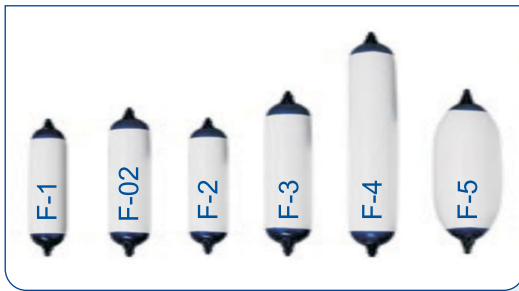

Fenders/F Series Size Chart

- Wide range of sizes to suit any vessel
- Unique vinyl valve seals securely
- Even wall thickness for maximum strength and durability
- Multiple ribbed reinforced ropeholds
- Twin - eye design for vertical or horizontal use
- Designed for use in permanent unprotected moorings, pilings, locks and concrete walls

F SERIES FENDER

	F-1	F-02	F-2	F-3	F-4	F-5
SIZE (diameter x length)	6" x 24" 15,2 x 61cm	7.5" x 26" 19,1 x 66cm	8.2" x 25" 20,8 x 63,5cm	8.2" x 30" 20,8 x 76,2cm	8.5" x 40.5" 21,6 x 102,9cm	11" x 30" 27,9 x 76,2cm
EYE DIAMETER	0.7" 1,8cm	0.7" 1,8cm	0.9" 2,2cm	0.9" 2,2cm	0.9" 2,2cm	1.0" 2,4cm
VOLUME gallons/liters	2.2 gal. 8.2l	3 gal. 11.3l	3.5 gal. 13.2l	5.3 gal. 20.0l	9.3 gal. 34.9l	11.9 gal. 44.9l
BUOYANCY RATINGS	18 lbs 8 kgs	25 lbs 12 kgs	29 lbs 13 kgs	44 lbs 20 kgs	77 lbs 35 kgs	99 lbs 45 kgs
PIECES PER CARTON	10	10	10	10	5	5