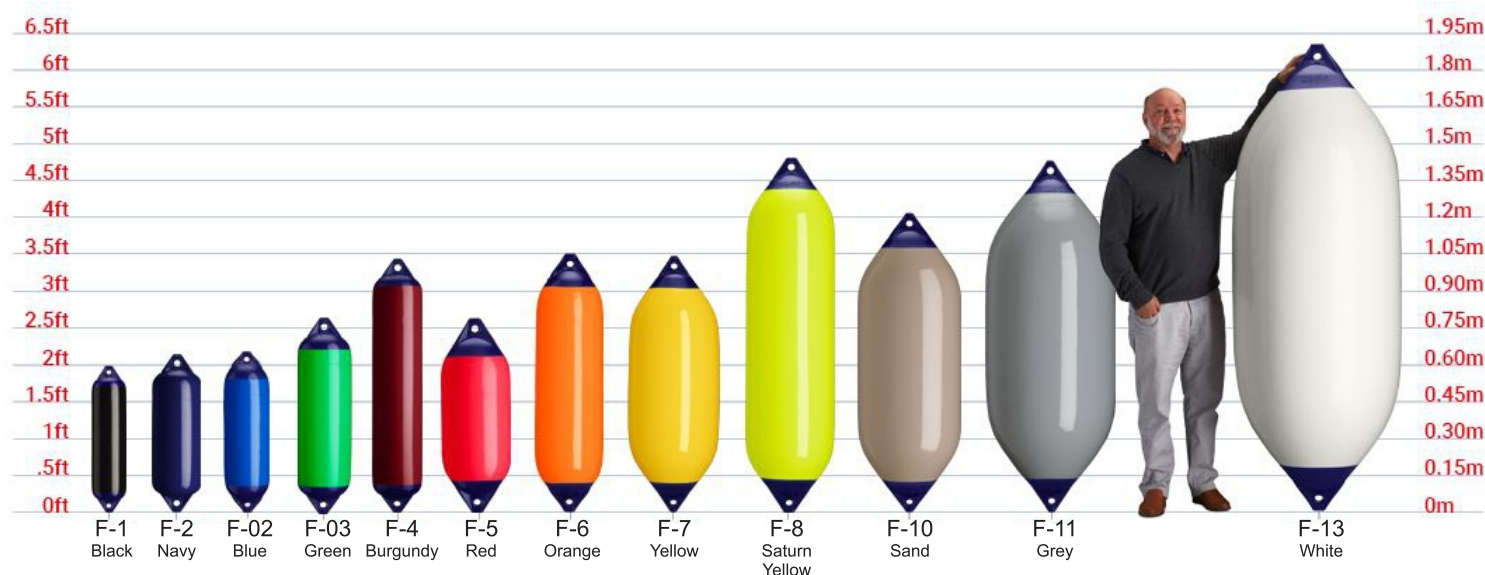

Polyform

F SERIES FENDER

Aeromarine brings you the inflatable buoys and fenders with the easily recognizable blue, rib reinforced ropeholds of the A- and F-series. No wonder, this has been Polyform's hallmark for almost 60 years. Today, Polyform offers much more, like the extensive range of inflatable buoys and fenders that can be supplied in a wide variety of different colors. The reasons for Polyform's leading edge are the in-house developed molding technologies and the unique raw-materials formulations.

Fenders/F Series Size Chart

- Wide range of sizes to suit any vessel
- Unique vinyl valve seals securely
- Even wall thickness for maximum strength and durability
- Multiple ribbed reinforced ropeholds
- Twin - eye design for vertical or horizontal use
- Designed for use in permanent unprotected moorings, pilings, locks and concrete walls

F SERIES FENDER

	F-1	F-02	F-2	F-3	F-4	F-5
SIZE (diameter x length)	6" x 24" 15,2 x 61cm	7.5" x 26" 19,1 x 66cm	8.2" x 25" 20,8 x 63,5cm	8.2" x 30" 20,8 x 76,2cm	8.5" x 40.5" 21,6 x 102,9cm	11" x 30" 27,9 x 76,2cm
EYE DIAMETER	0.7" 1,8cm	0.7" 1,8cm	0.9" 2,2cm	0.9" 2,2cm	0.9" 2,2cm	1.0" 2,4cm
VOLUME gallons/liters	2.2 gal. 8.2l	3 gal. 11.3l	3.5 gal. 13.2l	5.3 gal. 20.0l	9.3 gal. 34.9l	11.9 gal. 44.9l
BUOYANCY RATINGS	18 lbs 8 kgs	25 lbs 12 kgs	29 lbs 13 kgs	44 lbs 20 kgs	77 lbs 35 kgs	99 lbs 45 kgs
PIECES PER CARTON	10	10	10	10	5	5

	F-6	F-7	F-8	F-10	F-11	F-13
SIZE (diameter x length)	11" x 42" 27,9 x 106,7cm	15" x 41" 38,1 x 104,1cm	15" x 58" 38,1 x 147,3cm	18" x 50" 45,7 x 127cm	21.2" x 57.5" 53,8 x 146,1cm	29" x 76.5" 73,7 x 194,3cm
EYE DIAMETER	1.0" 2,4cm	1.0" 2,4cm	1.0" 2,4cm	1.0" 2,4cm	1.1" 2,7cm	1.2" 3,0cm
VOLUME gallons/liters	19.8 gal. 74.8l	25.1 gal. 94.8l	39.6 gal. 149.7l	40.8 gal. 154.2l	63.7 gal. 240.4l	158.6gal. 598.7l
BUOYANCY RATINGS	165 lbs 75 kgs	209 lbs 95 kgs	330 lbs 150 kgs	340 lbs 155 kgs	530 lbs 240 kgs	1320 lbs 599 kgs
PIECES PER CARTON	5	5	4	2	3	2