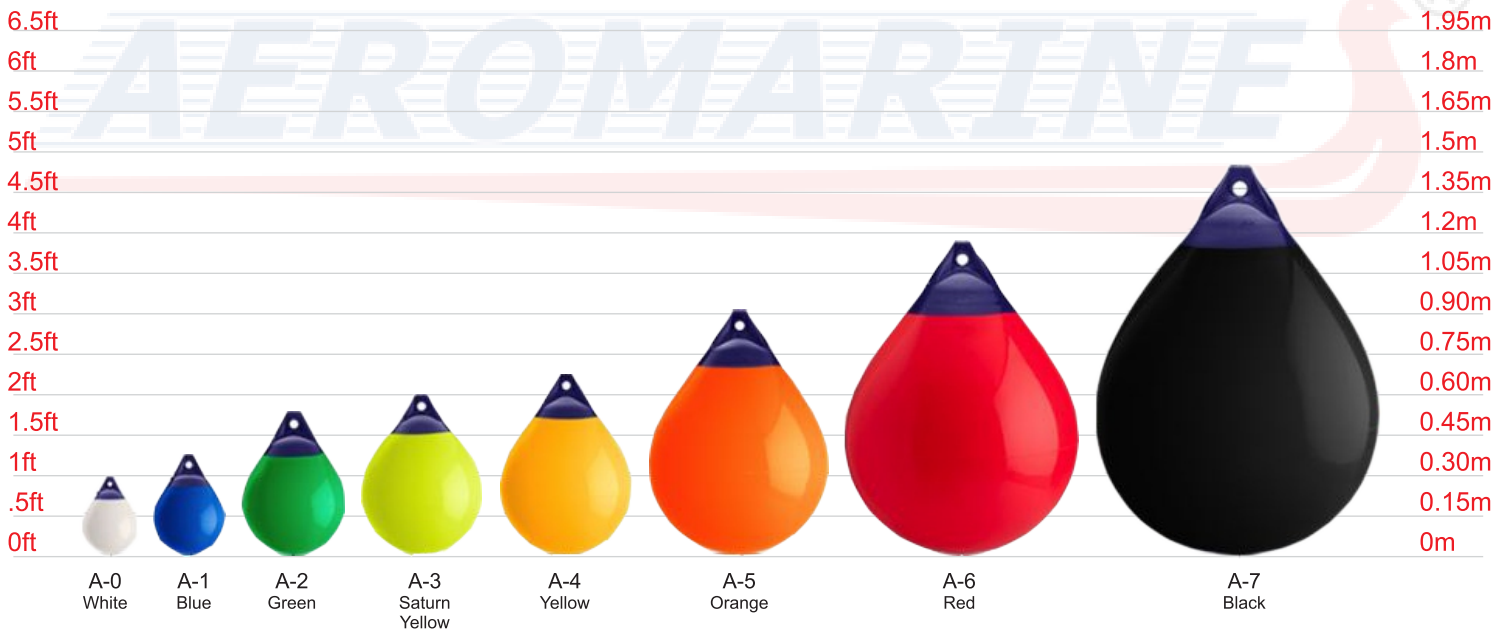

Polyform

A SERIES BUOY

A Series Features

- Even wall thickness for maximum strength and durability
- Polyform's unique vinyl valve system
- Redesigned ropehold for A-1 through A-7 for improved strength and durability
- Dual valve inflation / deflation system for sizes A-5, A-6 & A-7
- Excellent choice for a rafting fender
- Offered in 21 brilliant, high - visibility colors

	A-0	A-1	A-2	A-3	A-4	A-5	A-6	A-7
SIZE (diameter x length)	8" x 11.5" 20,3 x 29,2cm	11"x15" 27,9 x 38,1cm	14.5" x 19.5" 36,8 x 49,5cm	17" x 23" 43,2 x 58,4cm	20.5 "x 27" 52,1 x 68,6cm	27"x36" 68,6 x 91,4cm	34"x44" 86,4 x 111,8cm	39" x 54" 99,1 x 137,2cm
EYE DIAMETER	0.6" 1,6cm	1.0" 2,5cm	1.125" 2,8cm	1.125" 2,8cm	1.125" 2,8cm	1.25" 3,0cm	1.5" 3,8cm	2" 5,0cm
VOLUME gallons/liters	1.6 gals. 5.9l	3.5 gals. 13.2l	8.2 gals. 30.8l	14.5 gals. 54.9l	22.5 gals. 84.8l	47.6 gals. 179.6l	95.1 gals. 359.2l	161.6 gals. 610.1l
BUOYANCY RATINGS	13 lbs 6 kgs	29 lbs 13 kgs	68 lbs 31 kgs	121 lbs 55 kgs	187 lbs 85 kgs	396 lbs 179.6 kgs	792 lbs 359.2 kgs	1345 lbs 610.1 kgs
PIECES PER CARTON	20	10	10	10	10	5	3	2