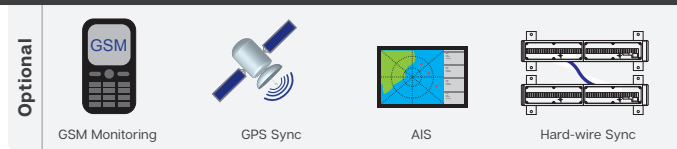

4ft Leading Light

SL-96

The SL-96 is a 4ft LED leading light offering greater visibility to the smaller SL-48 series.

The unit is available in 3 configurations utilising either single, dual, or triple row LED circuits as a light source.

The advanced circuitry of the SL-96 series comprise of a DC/DC converter, current control and automatic night activation.

The innovative, robust design of the SL-96 leading light ensures years of reliable, maintenance-free service. The unit is completely water, dust & rust proof, and vandal resistant.

The SL-96 body is made from extruded aluminium with injection-moulded UV-stabilised LEXAN® polycarbonate glass-filled end caps for superior strength and durability. Single, dual and triple row versions have the same body width.

Individual injection-moulded LEXAN® polycarbonate lenses are fitted to the aluminium body with a marine grade gasket ensuring a superior sealing (IP68 waterproof).

The aluminium housing features 2x channels/slots which run along the entire length of the base of the SL-96. This multi-mount design allows the 2x mounting brackets/feet to be positioned as required for complete installation flexibility.