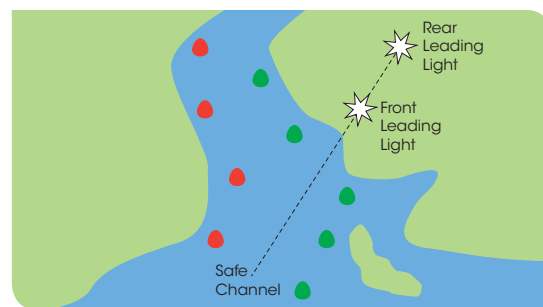

4ft Leading Light

SL-96

The SL-96 is a 4ft LED leading light offering greater visibility to the smaller SL-48 series.

The unit is available in 3 configurations utilising either single, dual, or triple row LED circuits as a light source.

The advanced circuitry of the SL-96 series comprise of a DC/DC converter, current control and automatic night activation.

The innovative, robust design of the SL-96 leading light ensures years of reliable, maintenance-free service. The unit is completely water, dust & rust proof, and vandal resistant.

Individual injection-moulded LEXAN® polycarbonate lenses are fitted to the aluminium body with a marine grade gasket ensuring a superior sealing (IP68 waterproof).

The aluminium housing features 2x channels/slots which run along the entire length of the base of the SL-96. This multi-mount design allows the 2x mounting brackets/feet to be positioned as required for complete installation flexibility.

User Advantage

- Directional 4ft LED leading light
- 8 - 14.5+ nautical mile range
- Robust design ensures a complete seal suitable for extreme weather conditions
- 256 user-adjustable flash characteristic
- Adjustable intensity settings
- Operates in conjunction with existing or purpose-built power supplies